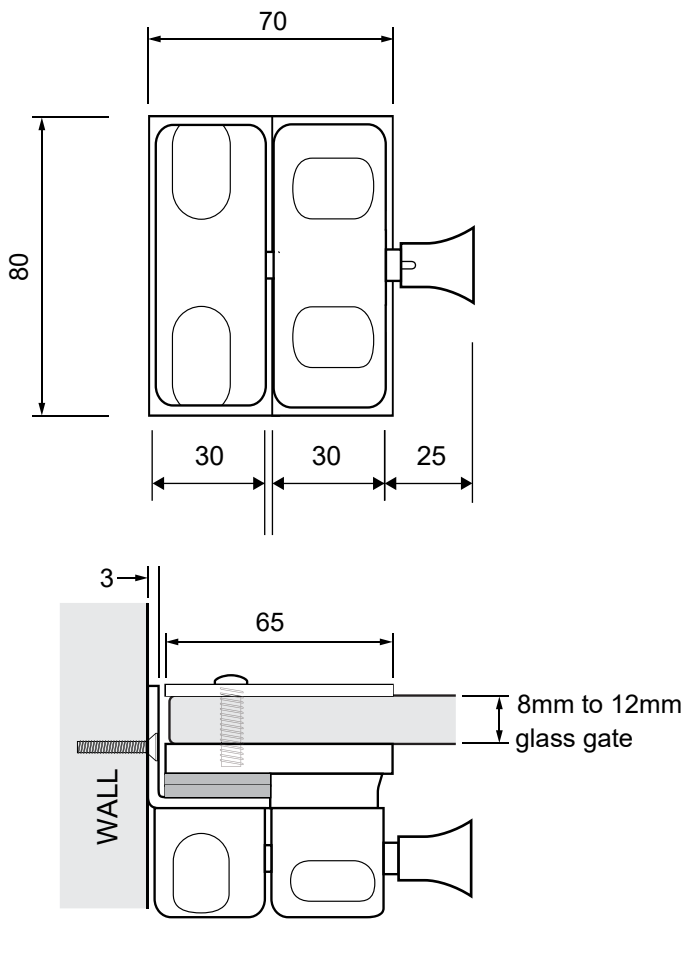

PRODUCT CODE:

FL-GG-WALL

PRODUCT TYPE:

Friction Latch Glass-to-Wall

TECHNICAL DETAILS:

- Friction Latch 180° Glass-to-Glass
- To suit 8mm - 12mm Glass
- 316 Stainless Steel

AVAILABLE FINISHED:

- Polished
- Satin
- Black

GATE PANEL