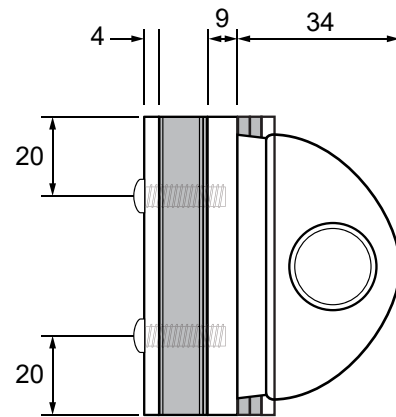

PRODUCT CODE:

FL-GG-WALL

PRODUCT TYPE:

Friction Latch Glass-to-Wall

TECHNICAL DETAILS:

- Friction Latch 180° Glass-to-Glass
- To suit 8mm - 12mm Glass
- 316 Stainless Steel

AVAILABLE FINISHED:

- Polished
- Satin
- Black