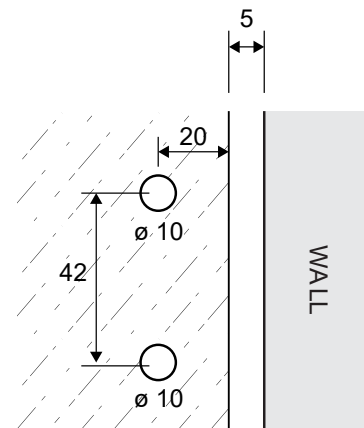

PRODUCT CODE:

FL-GG-WALL

PRODUCT TYPE:

Friction Latch Glass-to-Wall

TECHNICAL DETAILS:

- Friction Latch 180° Glass-to-Glass
- To suit 8mm - 12mm Glass
- 316 Stainless Steel

AVAILABLE FINISHED:

- Polished
- Satin
- Black